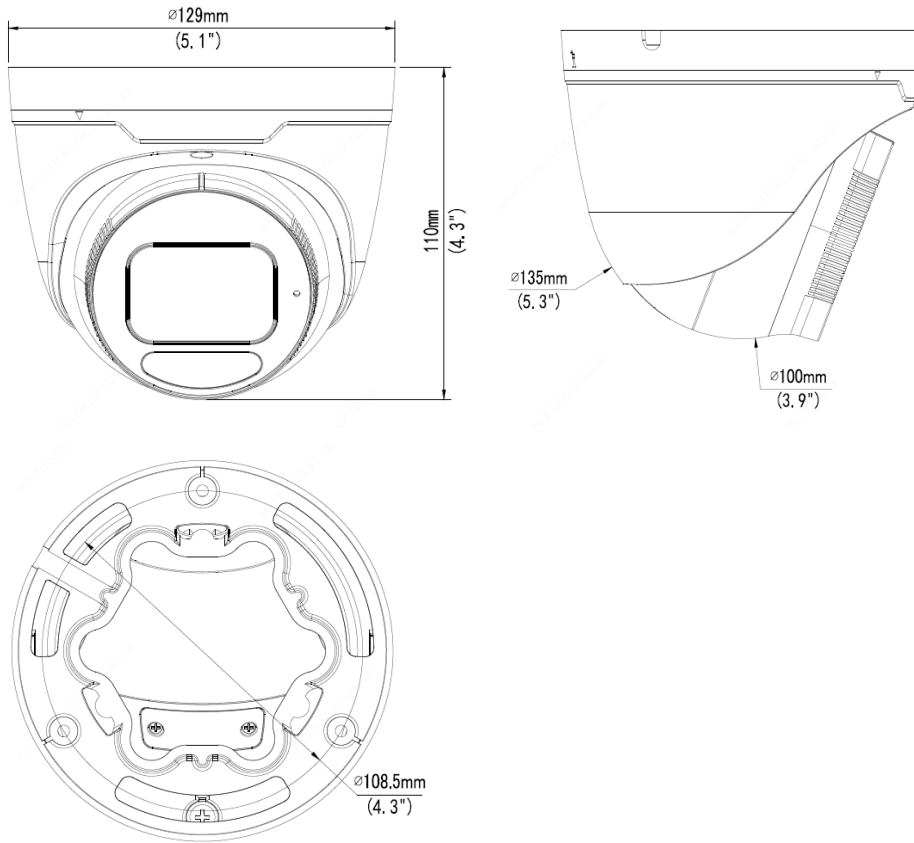

Accessories

Junction Mount	Pole Mount
TR-JB03-H-IN + TR-A01-IN	TR-JB07/WM03-F-IN、 TR-WM03-B-IN +TR-UP06-IN