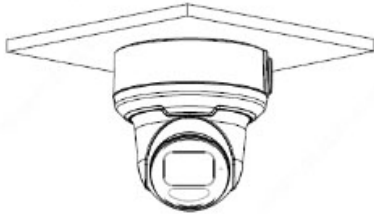

Smart IR	Support
Flip	Normal/Flip Vertical/Flip Horizontal/180°/90°Clockwise/90°Anti-clockwise
HLC	Support
BLC	Support
Events	
General Function	Watermark, IP Address Filtering, Access Policy, ARP Protection, RTSP Authentication, User Authentication
Audio	
Audio Compression	G.711U,G.711A
Two-way Audio	N/A
Suppression	Supported
Sampling Rate	8KHZ
Storage	
Edge Storage	Micro SD, up to 256 GB
Network Storage	ANR,NAS(NFS)
Network	
Protocols	IPv4, IGMP, ICMP, ARP, TCP, UDP, DHCP, PPPoE, RTP, RTSP, RTCP, DNS, DDNS, NTP, FTP, UPnP, HTTP, HTTPS, SMTP, 802.1x, SNMP, QoS, RTMP
Compatible Integration	ONVIF (Profile S, Profile G, Profile T), API
Client	EZStation EZLive Ezview
Web Browser	Plug-in required live view: IE9+, Chrome 41 and below, Firefox 52 and below
Interface	
Audio I/O	N/A
Alarm I/O	N/A
Built-in Mic	Supported
Network	1 * RJ45 10M/100M Base-TX Ethernet
Certification	
Certifications	CE: EN 60950-1 UL: UL 60950-1 FCC: FCC Part 15
General	
Power	DC12V(±25%), PoE(IEEE 802.3af)
	Power consumption: Max 7W
	Support overcurrent protection, Input short circuit protection
Dimensions (Ø x H)	Ø129mm x 110mm (Ø5.1" x 4.3")
Weight	0.68kg(1.50lb)
Working Environment	-30°C ~ 60°C (-22°F ~ 140°F), Humidity: ≤95% RH (non-condensing)
Storage Environment	-40°C ~ 70°C (-40°F ~ 158°F), Humidity: ≤95% RH (non-condensing)
Surge protection	6KV
Vandal Resistant	IK10
Ingress Protection	IP67

Dimensions

Accessories

TR-JB03-H-IN

TR-JB07/WM03-F-IN

TR-WM03-B-IN

TR-A01-IN

TR-UP06-IN

Junction Mount	Pole Mount
TR-JB03-H-IN + TR-A01-IN	TR-JB07/WM03-F-IN、 TR-WM03-B-IN +TR-UP06-IN